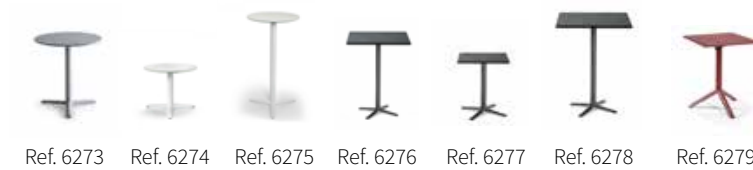

MESAS 78-99

TABLES/TABLES

ALU FLAT 84-85

Ref. 6258 Ref. 6259 Ref. 6312 Ref. 6260 Ref. 6261 Ref. 6262 Ref. 6263 Ref. 6264

CAFÉ 86-87

Ref. 5388 Ref. 5389 Ref. 5390 Ref. 5391 Ref. 5392 Ref. 5393

CORIS 88-89

Ref. 6281 Ref. 6282 Ref. 6284 Ref. 6283

CRIMP 90-91

Ref. 5382 Ref. 5748 Ref. 5383 Ref. 6336 Ref. 5751 Ref. 6149 Ref. 5752

EVOL 92-93

Ref. 025 Ref. 027 Ref. 028 Ref. 057

KRAI 94-97

Ref. 6273 Ref. 6274 Ref. 6275 Ref. 6276 Ref. 6277 Ref. 6278 Ref. 6279

LUGANO 98-99

Ref. 5883 Ref. 5884 Ref. 5885

MALTA 100-101

Ref. 5886 Ref. 5887

SILLAS, TABURETES Y LOUNGE

CHAISE, TABOURET ET LOUNGE CHAIR, STOOL AND LOUNGE

Amplia gama de diseños, estilos y materiales perfectos para crear espacios únicos.